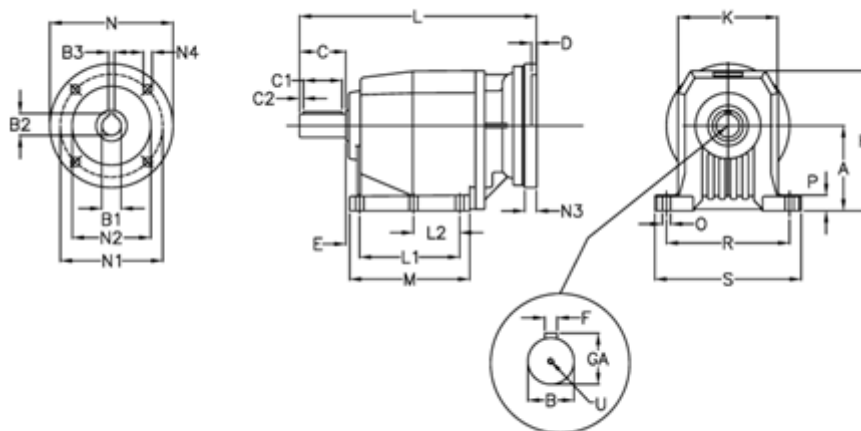

Article number: 40600700591255  
 Description: Helical gearbox  
 C702P-5,9-P160B5

## Measures

A = 210	D = 6.0	L2 = 0.0	P = 30
B = 60	E = 25	M = 222.0	R = 300
B1 = 42	F = 18	N = 350	S = 350
B2 = 45.3	GA = 64.0	N1 = 300	U = M20x42
B3 = 12	H = 349	N2 = 250	
C = 120	K = 262	N3 = 23	
C1 = 90	L = 575.0	N4 = 18	
C2 = 15	L1 = 165.0	O = 22	